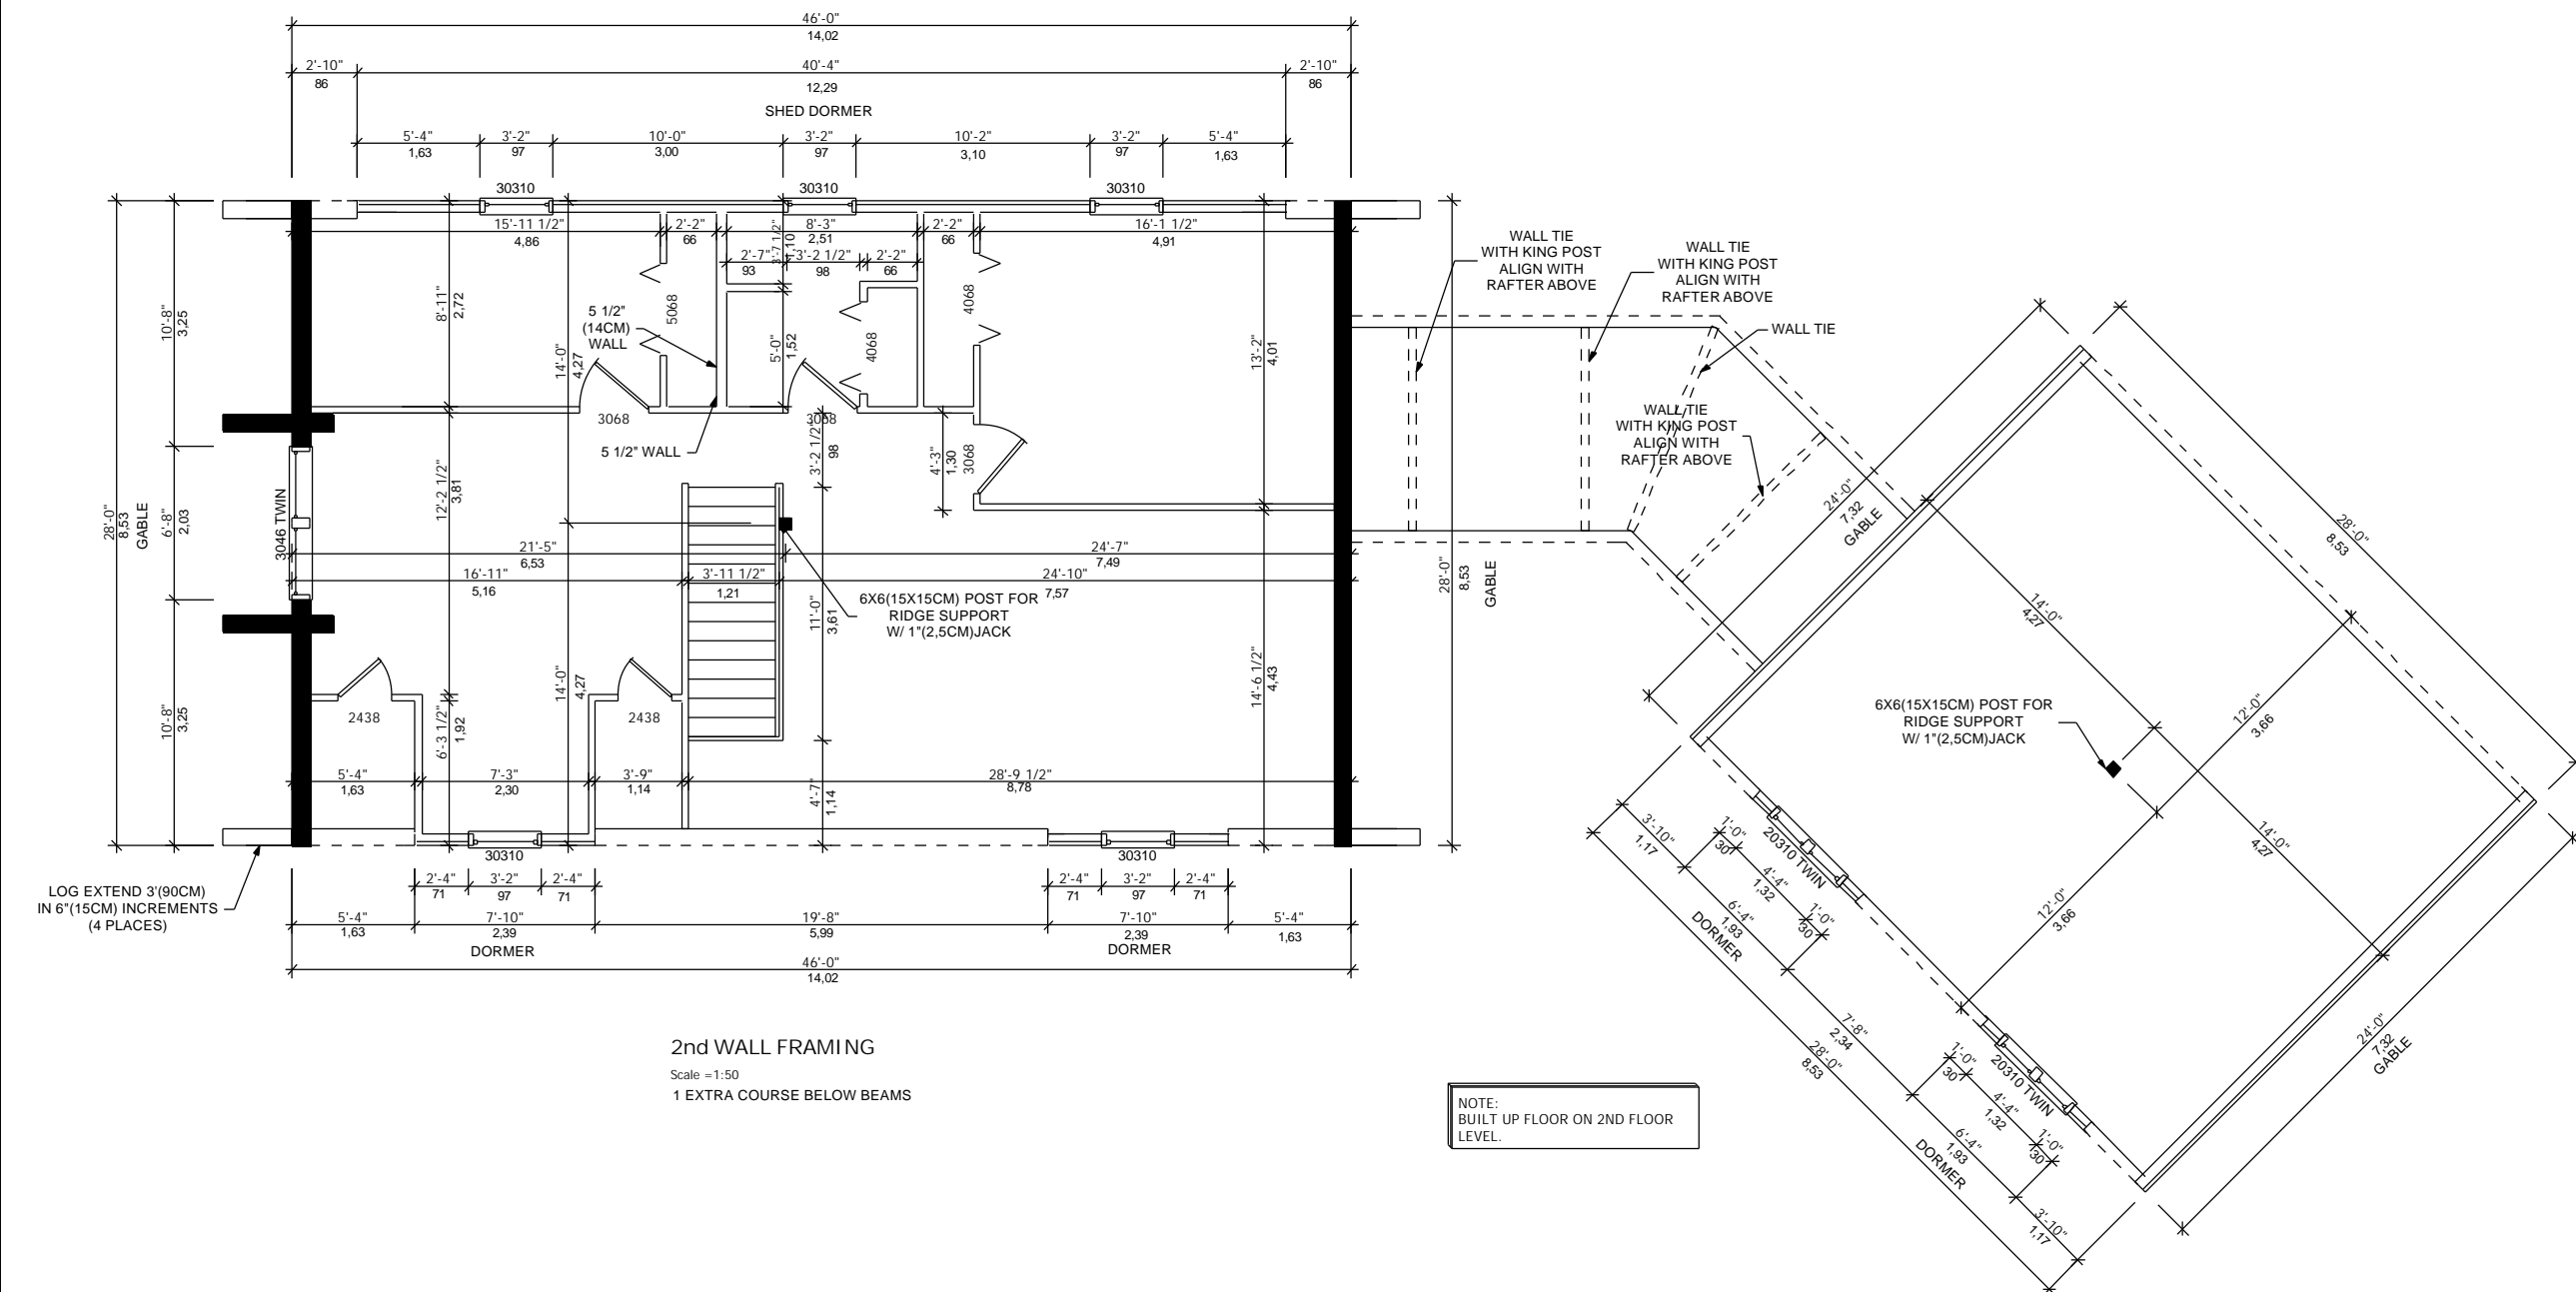

WINDOW SCHEDULE					
Manufacturer	Description	Rough Opening (CM)	JBLS R.O. in Log Wall (CM)	Rough Opening (INCH)	JBLS R.O. in Log Wall (INCH)
Green River	3046 TWIN	193x146	203x155	6'-4" x 4'-9 1/2"	6'-8" x 5'-1"
Green River	30310	97x126	108x135	3'-2" x 4'-1 1/2"	3'-6" x 4'-5"
Green River	30210	97x96	107x104	3'-2" x 3'-1 1/2"	3'-6" x 3'-5"
Green River	20310 TWIN	132x126	142x135	4'-4" x 4'-1 1/2"	4'-8" x 4'-5"

DOOR SCHEDULE					
Manufacturer	Description	Rough Opening (CM)	JBLS R.O. in Log Wall (CM)	Rough Opening (INCH)	JBLS R.O. in Log Wall (INCH)
Green River	3068	97x2213	107x220	3'-2" x 7'-0"	3'-6" x 7'-2 1/2"
Green River	6068 FRENCH	191x213	198x220	6'-3" x 7'-0"	6'-6" x 7'-2 1/2"